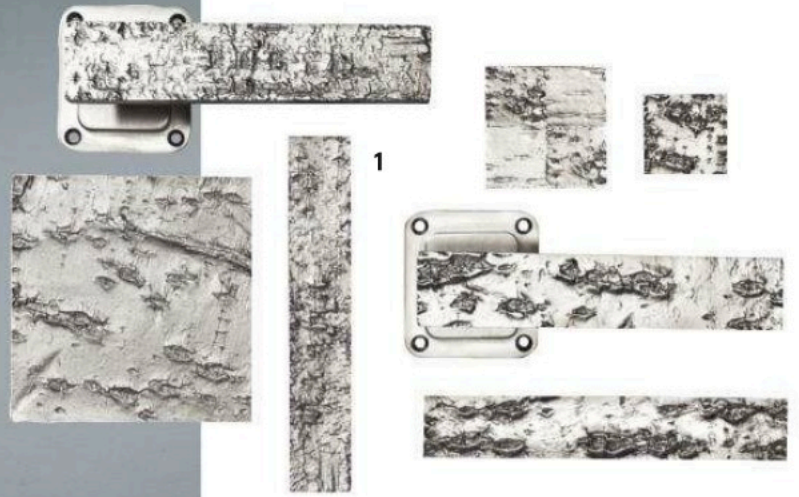

PLUS
SUPERSMART
RENOVATION TIPS

MARKET REPORT

Smart products for stylish renovations

TEXT BY HADLEY KELLER
PRODUCED BY PARKER BOWIE LARSON

1 Haute Déco's Bark collection of hardware in nickel-plated bronze lends an air of natural beauty to doors, cabinets, and drawers. Shown are a selection of levers, knobs, and handles from the Cedar, Marquetry, and Alder series; prices upon request. hautedeco.com, +44-207-736-7171

2 The Vipp kitchen system, by the Danish design house **Vipp**, showcases the company's stylish, streamlined aesthetic. Pictured in white powder-coated steel with stainless-steel counters, the modular unit is equipped with shelves, drawers, and cabinets, as well as an integrated sink. Customizable from 50" to 238", it is also available in black; from \$50,000. vipp.com, 917-580-2148

5 Clé's Chinoiserie hand-painted porcelain tiles have the delicate refinement of

exquisite silk wall coverings. Shown is the standard 10" x 14" size in the wheat colorway; celadon, teal, blue, pink, platinum, and gold versions are also offered, as are custom sizes up to 4' x 8'; price upon request. cletile.com, 415-887-9011