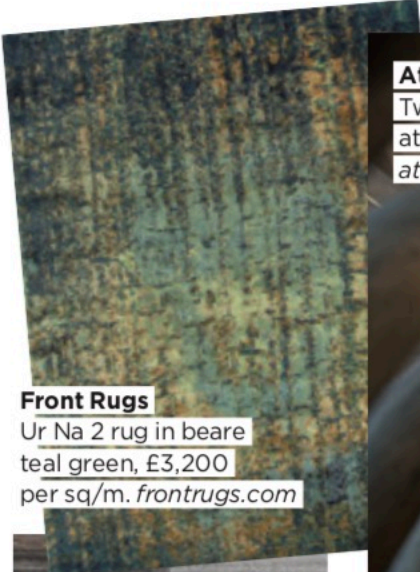

John Lewis
Yoko sideboard, £699.
johnlewis.com

Atmos
Twisting staircase at Hide restaurant.
atmosstudio.com

Front Rugs
Ur Na 2 rug in beare teal green, £3,200 per sq/m.
frontrugs.com

Amy Somerville
Axial bookcase, £3,348.
amysomerville.com