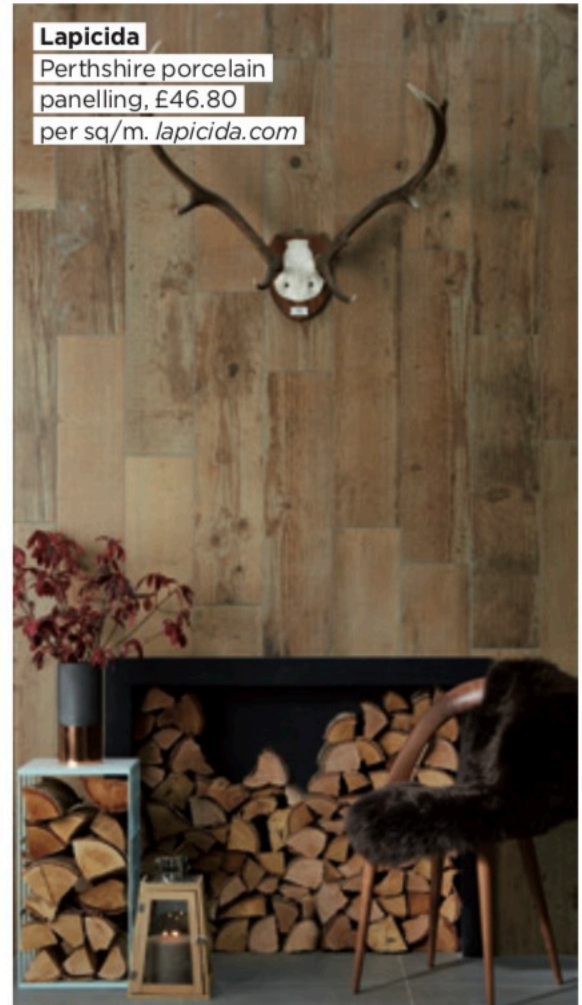

John Lewis
Yoko sideboard, £699.
johnlewis.com

Atmos
Twisting staircase at Hide restaurant.
atmosstudio.com

Front Rugs
Ur Na 2 rug in beare teal green, £3,200 per sq/m.
frontrugs.com

Amy Somerville
Axial bookcase, £3,348.
amysomerville.com

Anya Hindmarch
Pencil shaving diffuser, £99.
anyahindmarch.com

Angus Clyne
Burr elm vase, £650.
houseofbruar.com

Gemini Tiles
Inwood 3D beige porcelain tiles, £49.99 per sq/m.
ctdtiles.co.uk

Donghia Furniture
Collins table, £4,515.
rubelli.com

Lapicida
Perthshire porcelain panelling, £46.80 per sq/m.
lapicida.com

Barn in the City
Guillaume coffee table, POA.
barninthecity.com

Haute Déco
Driftwood V lever handle, £345.
hautedeco.com

Haute Déco

Driftwood V lever handle,
£345. hautedeco.com