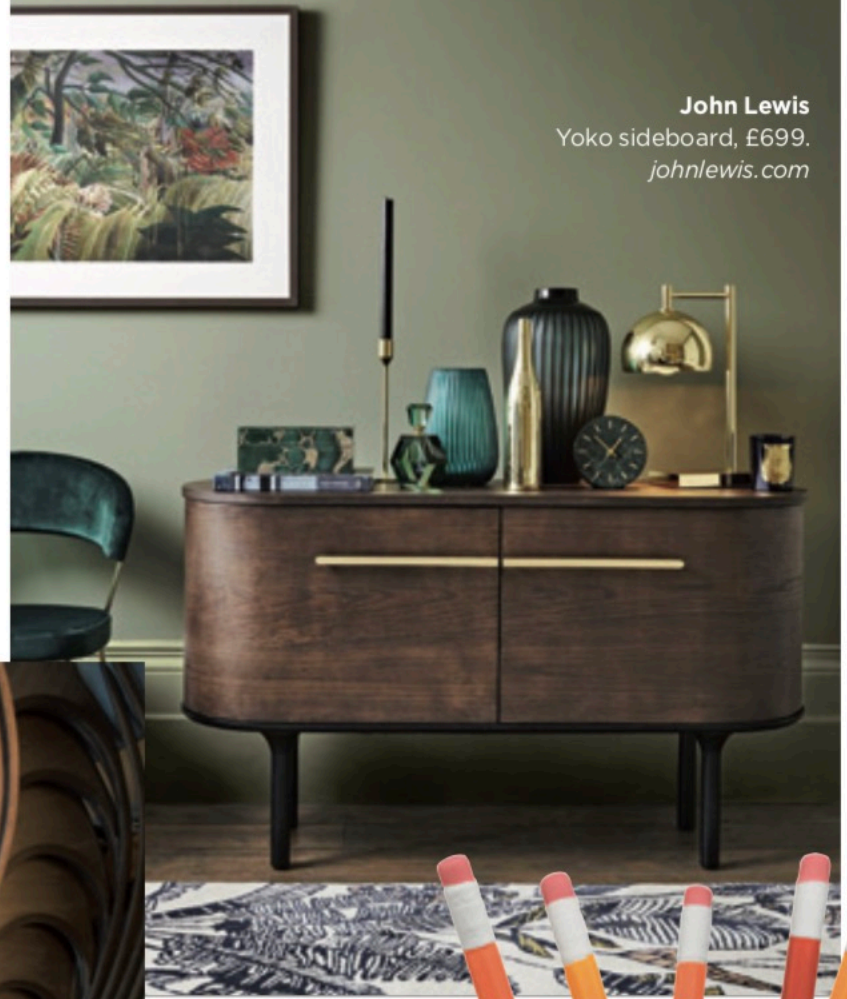

**GEEK
CHIC**

How Cambridge
got cool

EMILY MORTIMER

A ROSE IN BLOOM

TREND

SHIVER ME TIMBERS

Natural, organic and earthy - why we love wood

Ochre
Surya pendant with pulley, £3,528.
ochre.net

John Lewis
Yoko sideboard, £699.
johnlewis.com

Atmos
Twisting staircase at Hide restaurant.
atmosstudio.com

Front Rugs
Ur Na 2 rug in beare teal green, £3,200 per sq/m.
frontrugs.com

Amy Somerville
Axial bookcase, £3,348.
amysomerville.com