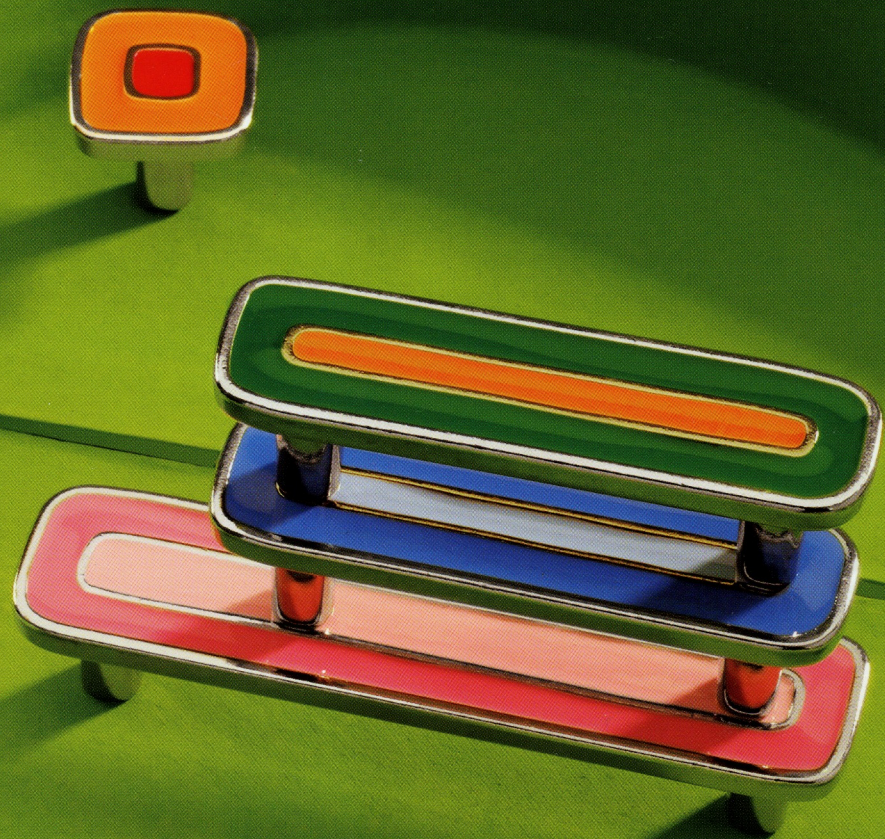

INTERIOR DESIGN[®]

OCTOBER 31
2009

market tabloid
our town

we built this city

Not on rock 'n roll, but
with hardworking hardware

researcher: **yvonne m. chan**

photographer: **ted morrison**

Opposite, clockwise from top left:

Mirage cabinet knob in Cerise; Blake cabinet knob in Chartreuse; Bauhaus small cabinet knob in Chocolat; Mercer cabinet knob in Pistachio; Mini Byzance cabinet knob in Marron Glacé; Bauhaus 3D handle in Celadon; and Ming push pull plate in white.

This page, clockwise from top:

Florence doorknob in Duck Egg; Mini Florence cabinet knob in Chocolat; Bauhaus small cabinet knob in Celadon; Mercer cabinet knob in Chartreuse; Ming push pull plate in white; Savoy lever handle in Plum; and Mirage doorknob in putty. All in lacquered polyester resin by Haute Déco. **circle 550**

Background: Stacy Garcia's Corset wall covering in GS4812 by York Wallcoverings. **circle 551** ➤