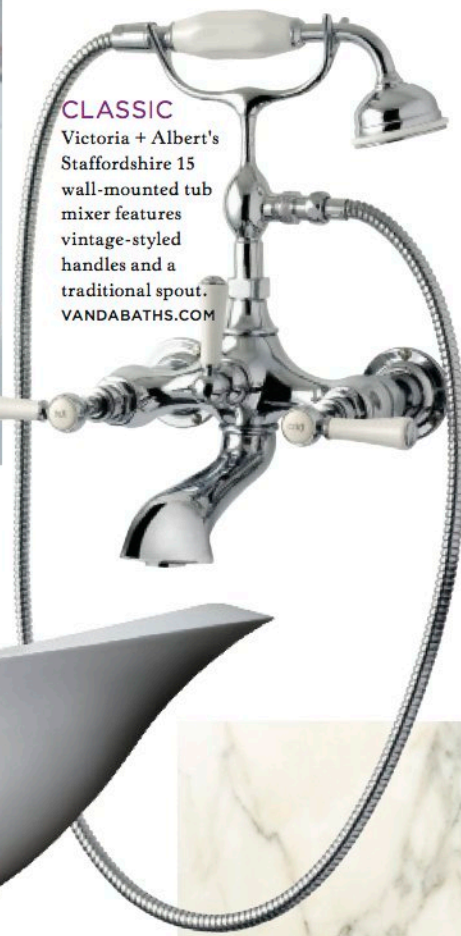

NEWYORKSPACESMAG.COM

\$6.99US

PRODUCED BY NICOLE HADDAD

CLASSIC
Victoria + Albert's Staffordshire 15 wall-mounted tub mixer features vintage-styled handles and a traditional spout. VANDABATHS.COM

ETHEREAL The bubble-shaped Cloud pendants from Shakuff can be hung individually or in the formation of your choice. From the Breath collection. SHAKUFF.COM

LUXE LIVING
The Signature collection of translucent knobs, levers, and pulls from Haute Déco features finishes ranging from polished nickel to black nickel. DOORKNOBSHOP.COM

SENSUAL The freestanding Lotus bathtub by Clarke exhibits a curvy silhouette perfect for soaking in. 72" x 33" x 18". CLARKEPRODUCTS.COM

ELEGANT
Artistic Tile's striking Calacatta Gold field tile comes in various tile formats. 12" x 24". ARTISTICTILE.COM

EYE-CATCHING DESIGNS FOR KITCHENS AND BATHS

DISTINCTIVE
A subtle palette of stark white and grays defines the natural quartz countertop from Silestone's Nebula Alpha Series. SILESTONEUSA.COM

NOSTALGIC

Samuel Heath's exposed thermostatic Style Moderne shower is shown in the new non-lacquered brass finish. SAMUEL-HEATH.COM

TACTILE APPEAL

Haute Déco's new collection of knobs and lever handles features finishes that imitate the look and feel of pumice, sandstone, and limestone. DOORKNOBSHOP.COM