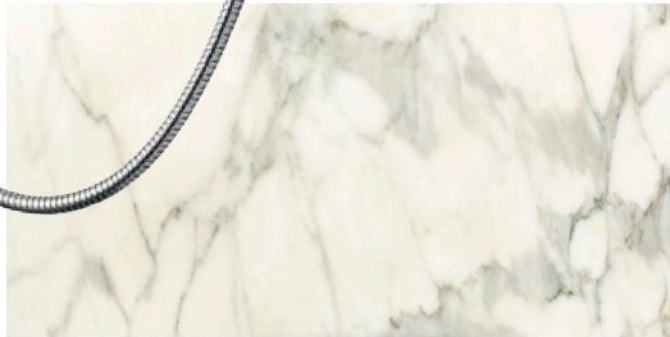

NEWYORKSPACESMAG.COM

\$6.99US

PRODUCED BY NICOLE HADDAD

CLASSIC
Victoria + Albert's Staffordshire 15 wall-mounted tub mixer features vintage-styled handles and a traditional spout. VANDABATHS.COM

ETHEREAL The bubble-shaped Cloud pendants from Shakuff can be hung individually or in the formation of your choice. From the Breath collection. SHAKUFF.COM

LUXE LIVING
The Signature collection of translucent knobs, levers, and pulls from Haute Déco features finishes ranging from polished nickel to black nickel. DOORKNOBSHOP.COM

SENSUAL The freestanding Lotus bathtub by Clarke exhibits a curvy silhouette perfect for soaking in. 72" x 33" x 18". CLARKEPRODUCTS.COM