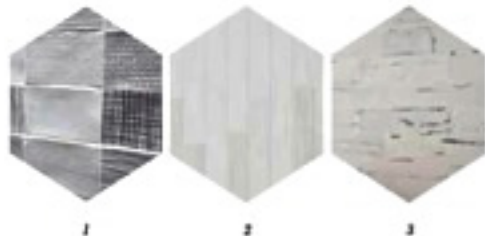

the NEW WOOD LOOK

The 300 collection is a glazed porcelain tile suitable for residential and commercial installations. Its superior technical qualities include a slip-resistant factor all while assuring easy maintenance—perfect for a kitchen. Choose between multiple formats, and six colour palettes.