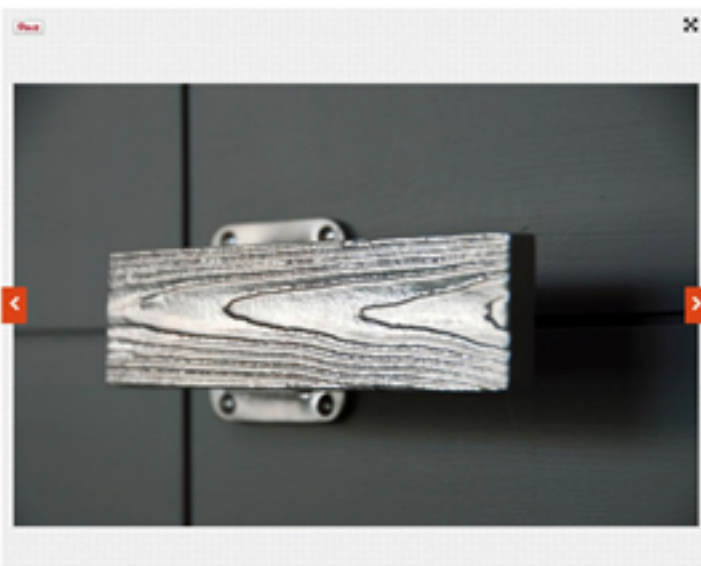

Serving Small Custom Cabinet Makers Since 1982

Custom Cabinet Doors	Cabinet Accessories	Wainscoting
Cabinet Components	Face Frames	Drawer Boxes
Wood Mouldings	Accent Components	And More

Woodworking Industry News

Textured and leather look from London in handles and pulls

By **Karl D. Forth** June 03, 2016 11:26 am EDT

**Top-quality tools.
Top-notch service.**

Saws | Cutters | Tooling
Accessories | Sharpening

CALL NOW

ADVERTISEMENT

**Double Door Latch.
Eliminate the elbow catch.**

- No need to reach inside cabinet to install
- Doors can be closed in any order
- Allows two or three point locking when used with a lock
- Easy to install and use

847-752-2600
compx.com/ddl

ADVERTISEMENT

TRENDING ARTICLES

Mapleite door business rides housing boom
Last updated 5 days ago

[View All Articles](#)

XYZ
INTERNATIONAL